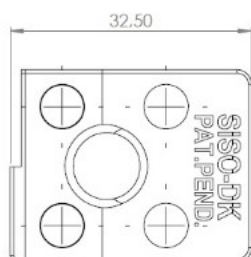

## Description:

Glass Door Handle "Square", F/Double Doors, L+R, Alu Finish, F/Glass Thickness 4-6mm, 1 Zamak Screw W/PVC Tip & 1 Zamak, Screw W/ø5x3,5mm

## Item number:

17.40.081-0

Units	Box	Carton	HS Code	Barcode
Pair	10	100	8302420090	 5704866072175

Changed from 6.00 mm. to 6.20 mm. 23-04-2012

Screws needed - not on drawing!  
One side shown