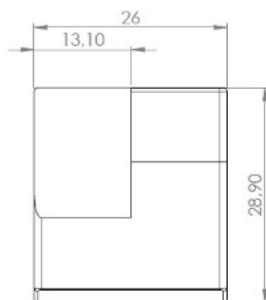

## Description:

Glass Door Handle "Square", F/Double Doors, L+R, Alu Finish, F/Glass Thickness 4-6mm, 1 Zamak Screw W/PVC Tip & 1 Zamak, Screw W/ø5x3,5mm

## Item number:

17.40.081-0

Units	Box	Carton	HS Code	Barcode
Pair	10	100	8302420090	 5704866072175

Changed from 6.00 mm. to 6.20 mm. 23-04-2012

Screws needed - not on drawing!  
One side shown