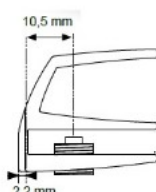

## Description:

Glass Door Handle "Square", F/Double Doors, L+R, Alu Finish, F/Glass Thickness 4-6mm, 1 Zamak Screw W/PVC Tip & 1 Zamak, Screw W/ø5x3,5mm

## Item number:

17.40.081-0

Units	Box	Carton	HS Code	Barcode
Pair	10	100	8302420090	 5704866072175

Changed from 6.00 mm. to 6.20 mm. 23-04-2012

Screws needed - not on drawing!  
One side shown